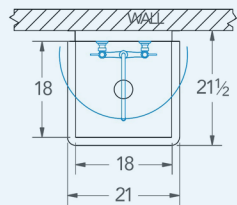

Wichita

Model # WC.188.00

1-Compartment Industrial Sink

Bowl (Lg x Wd x Dp)

18" x 18" x 14"

Drainboard

Left: 0"

Right: 0"

Overall (Lg x Wd x Ht)

21" x 21 1/2" x 42"

Material

14 gauge, stainless steel

Faucet Holes

1-1/8" Dia 8" Centers

Drain

3-1/2" Dia Opening

Included:

Matched Faucet

Basket Drain(s)

Install Kit

Additional Features

- 14 gauge stainless steel
- 12 gauge partition(s)
- 14" deep to sink rim
- Robust retro styling
- Stainless steel legs & feet
- 1-1/2" sanitary rolled-rim
- D 3-1/2" recessed drain opening
- Integrated security flange
- Specification grade hardware included
- 10-year warranty
- Made in Texas