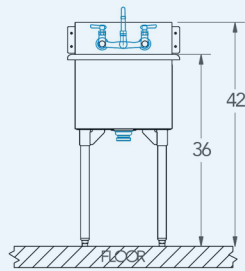

Wichita

Model # WC.188.00

1-Compartment Industrial Sink

Bowl (Lg x Wd x Dp)

18" x 18" x 14"

Drainboard

Left: 0"

Right: 0"

Overall (Lg x Wd x Ht)

21" x 21 1/2" x 42"

Material

14 gauge, stainless steel

Faucet Holes

1-1/8" Dia 8" Centers

Drain

3-1/2" Dia Opening

Included:

Matched Faucet

Basket Drain(s)

Install Kit

Additional Features

- 14 gauge stainless steel
- 12 gauge partition(s)
- 14" deep to sink rim
- Robust retro styling
- Stainless steel legs & feet
- 1-1/2" sanitary rolled-rim
- D 3-1/2" recessed drain opening
- Integrated security flange
- Specification grade hardware included
- 10-year warranty
- Made in Texas