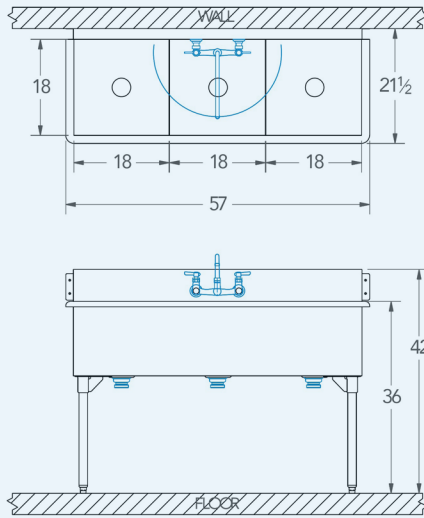

Wichita

Model # WC.388.00

3-Compartment Industrial Sink

Bowl (Lg x Wd x Dp)

18" x 18" x 14"

Drainboard

Left: 0"

Right: 0"

Overall (Lg x Wd x Ht)

57" x 21 1/2" x 42"

Material

14 gauge, stainless steel

Faucet Holes

1-1/8" Dia 8" Centers

Drain

3-1/2" Dia Opening

Included:

Matched Faucet

Basket Drain(s)

Install Kit

Additional Features

- 14 gauge stainless steel
- 12 gauge partition(s)
- 14" deep to sink rim
- Robust retro styling
- Stainless steel legs & feet
- 1-1/2" sanitary rolled-rim
- D 3-1/2" recessed drain opening
- Integrated security flange
- Specification grade hardware included
- 10-year warranty
- Made in Texas