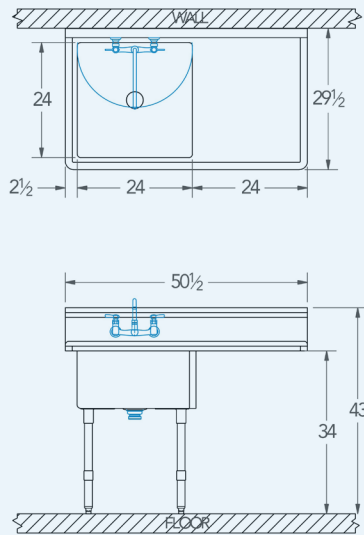

Pecos

Model # PE.144.04

1-Compartment Food Service Sink

Bowl (Lg x Wd x Dp)

24" x 24" x 12"

Drainboard

Left: 0"

Right: 24"

Overall (Lg x Wd x Ht)

50 1/2" x 29 1/2" x 43"

Material

16 gauge, stainless steel

Faucet Holes

1-1/8" Dia 8" Centers

Drain

3-1/2" Dia Opening

Included:

Matched Faucet

Basket Drain(s)

Install Kit

Additional Features

- Stainless Steel Legs and rails
- Adjustable stainless steel bullet feet
- 1 - 1/2" sanitary rolled rim
- 9" tall backsplash with tile edge
- NSF Certified
- 1 year warranty.