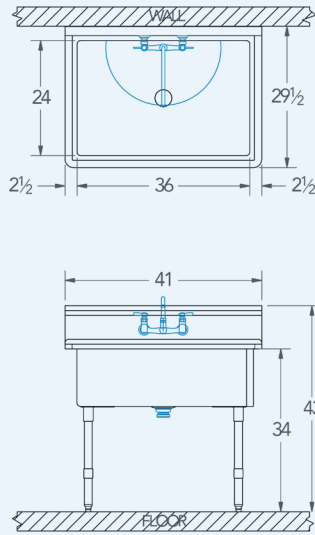

Pecos

Model # PE.194.00

1-Compartment Food Service Sink

Bowl (Lg x Wd x Dp)

36" x 24" x 12"

Drainboard

Left: 0"

Right: 0"

Overall (Lg x Wd x Ht)

41" x 29 1/2" x 43"

Material

16 gauge, stainless steel

Faucet Holes

1-1/8" Dia 8" Centers

Drain

3-1/2" Dia Opening

Included:

Matched Faucet

Basket Drain(s)

Install Kit

Additional Features

- Stainless Steel Legs and rails
- Adjustable stainless steel bullet feet
- 1 - 1/2" sanitary rolled rim
- 9" tall backsplash with tile edge
- NSF Certified
- 1 year warranty.