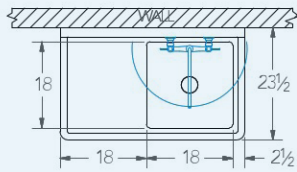

Sabine

Model # SA.188.80

1-Compartment Food Service Sink

Bowl (Lg x Wd x Dp)

18" x 18" x 12"

Drainboard

Left: 18"

Right: 0"

Overall (Lg x Wd x Ht)

38 1/2" x 23 1/2" x 43"

Material

16 gauge, stainless steel

Faucet Holes

1-1/8" Dia 8" Centers

Drain

3-1/2" Dia Opening

Included:

Matched Faucet

Basket Drain(s)

Install Kit

Additional Features

- NSF approved construction
- R 3/4" coved compartments
- 12" deep compartments
- Stainless steel legs
- Stainless steel feet
- 9" tile-edge backsplash
- 1-1/2" sanitary rolled-rim
- D 3-1/2" recessed drain opening
- Specification grade hardware included
- 5-year warranty
- Made in Texas