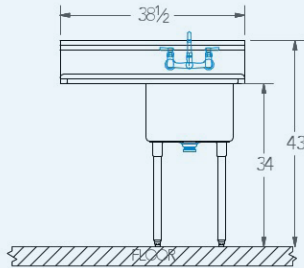

Sabine

Model # SA.188.80

1-Compartment Food Service Sink

Bowl (Lg x Wd x Dp)

18" x 18" x 12"

Drainboard

Left: 18"

Right: 0"

Overall (Lg x Wd x Ht)

38 1/2" x 23 1/2" x 43"

Material

16 gauge, stainless steel

Faucet Holes

1-1/8" Dia 8" Centers

Drain

3-1/2" Dia Opening

Included:

Matched Faucet

Basket Drain(s)

Install Kit

Additional Features

- NSF approved construction
- R 3/4" coved compartments
- 12" deep compartments
- Stainless steel legs
- Stainless steel feet
- 9" tile-edge backsplash
- 1-1/2" sanitary rolled-rim
- D 3-1/2" recessed drain opening
- Specification grade hardware included
- 5-year warranty
- Made in Texas