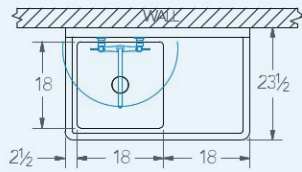

Sabine

Model # SA.188.08

1-Compartment Food Service Sink

Bowl (Lg x Wd x Dp)

18" x 18" x 12"

Drainboard

Left: 0"

Right: 18"

Overall (Lg x Wd x Ht)

38 1/2" x 23 1/2" x 43"

Material

16 gauge, stainless steel

Faucet Holes

1-1/8" Dia 8" Centers

Drain

3-1/2" Dia Opening