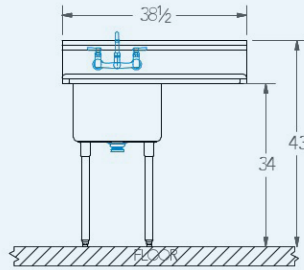

Sabine

Model # SA.188.08

1-Compartment Food Service Sink

Bowl (Lg x Wd x Dp)

18" x 18" x 12"

Drainboard

Left: 0"

Right: 18"

Overall (Lg x Wd x Ht)

38 1/2" x 23 1/2" x 43"

Material

16 gauge, stainless steel

Faucet Holes

1-1/8" Dia 8" Centers

Drain

3-1/2" Dia Opening

Included:

Matched Faucet

Basket Drain(s)

Install Kit

Additional Features

- NSF approved construction
- R 3/4" coved compartments
- 12" deep compartments
- Stainless steel legs
- Stainless steel feet
- 9" tile-edge backsplash
- 1-1/2" sanitary rolled-rim
- D 3-1/2" recessed drain opening
- Specification grade hardware included
- 5-year warranty
- Made in Texas