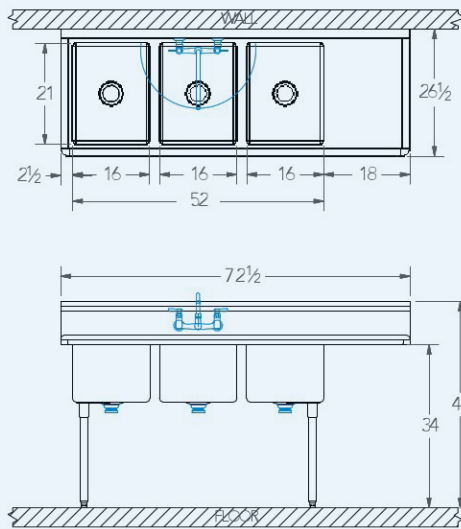

Sabine

Model # SA.361.08

3-Compartment Food Service Sink

Bowl (Lg x Wd x Dp)
16" x 21" x 12"

Drainboard
Left: 0"
Right: 18"

Overall (Lg x Wd x Ht)
72 1/2" x 26 1/2" x 43"

Material
16 gauge, stainless steel

Faucet Holes
1-1/8" Dia 8" Centers

Drain
3-1/2" Dia Opening

Included:

Matched Faucet

Basket Drain(s)

Install Kit

Additional Features

- NSF approved construction
- R 3/4" coved compartments
- 12" deep compartments
- Stainless steel legs
- Stainless steel feet
- 9" tile-edge backsplash
- 1-1/2" sanitary rolled-rim
- D 3-1/2" recessed drain opening
- Specification grade hardware included
- 5-year warranty
- Made in Texas