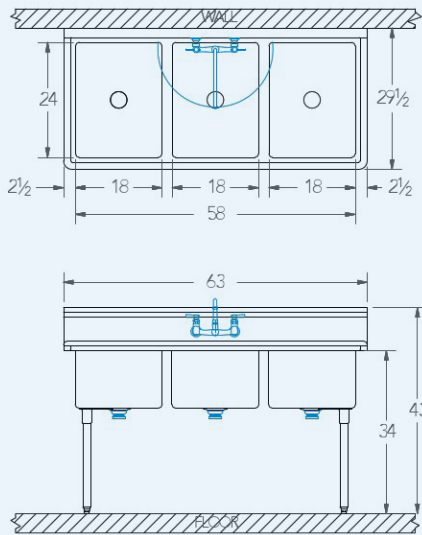

Sabine

Model # SA.384.00

3-Compartment Food Service Sink

Bowl (Lg x Wd x Dp)
18" x 24" x 12"

Drainboard
Left: 0"
Right: 0"

Overall (Lg x Wd x Ht)
63" x 29 1/2" x 43"

Material
16 gauge, stainless steel

Faucet Holes
1-1/8" Dia 8" Centers

Drain
3-1/2" Dia Opening

Included:

Matched Faucet

Basket Drain(s)

Install Kit

Additional Features

- NSF approved construction
- R 3/4" coved compartments
- 12" deep compartments
- Stainless steel legs
- Stainless steel feet
- 9" tile-edge backsplash
- 1-1/2" sanitary rolled-rim
- D 3-1/2" recessed drain opening
- Specification grade hardware included
- 5-year warranty
- Made in Texas