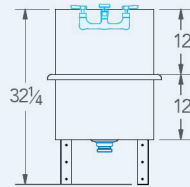

Medina

Model # SS.184A

Service Sink

Bowl (Lg x Wd x Dp)

18" x 14" x 12"

Overall (Lg x Wd)

21" x 17 1/2"

Faucet

Wall mounted, single faucet

Compartments

Single compartment

Material

16 gauge, stainless steel

Faucet Holes

1-1/8" Dia 8" Centers

Drain

3-1/2" Dia Opening

Included:

Matched Faucet

Basket Drain(s)

Install Kit

Additional Features

- 16 gauge stainless steel
- 12" back splash
- 12" deep
- D 3 1/2" drain opening
- Sanitary rolled rim
- Stainless wall hanger
- Stainless wall brackets
- 10 year warranty
- Made in Texas