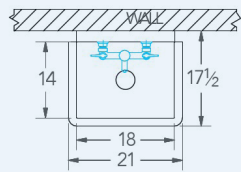

Medina

Model # SS.184A

Service Sink

Bowl (Lg x Wd x Dp)

18" x 14" x 12"

Overall (Lg x Wd)

21" x 17 1/2"

Faucet

Wall mounted, single faucet

Compartments

Single compartment

Material

16 gauge, stainless steel

Faucet Holes

1-1/8" Dia 8" Centers

Drain

3-1/2" Dia Opening

Included:

Matched Faucet

Basket Drain(s)

Install Kit

Additional Features

- 16 gauge stainless steel
- 12" back splash
- 12" deep
- D 3 1/2" drain opening
- Sanitary rolled rim
- Stainless wall hanger
- Stainless wall brackets
- 10 year warranty
- Made in Texas