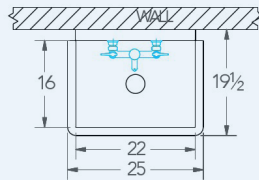

Medina

Model # SS.226A

Service Sink

Bowl (Lg x Wd x Dp)

22" x 16" x 12"

Overall (Lg x Wd)

25" x 19 1/2"

Faucet

Wall mounted, single faucet

Compartments

Single compartment

Material

16 gauge, stainless steel

Faucet Holes

1-1/8" Dia 8" Centers

Drain

3-1/2" Dia Opening

Included:

Matched Faucet

Basket Drain(s)

Install Kit

Additional Features

- 16 gauge stainless steel
- 12" back splash
- 12" deep
- D 3 1/2" drain opening
- Sanitary rolled rim
- Stainless wall hanger
- Stainless wall brackets
- 10 year warranty
- Made in Texas