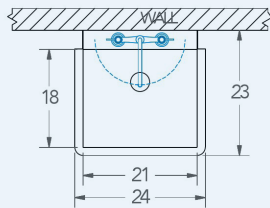

Medina

Model # LT.118.228

Utility Sink

Bowl (Lg x Wd x Dp)

21" x 18" x 14"

Overall (Lg x Wd)

24" x 23"

Faucet

Deck mounted, single faucet

Compartments

Single compartment

Material

16 gauge, stainless steel

Faucet Holes

1-1/8" Dia 8" Centers

Drain

3-1/2" Dia Opening

Included:

Matched Faucet

Basket Drain(s)

Install Kit

Additional Features

- 16 gauge stainless steel
- 4" backsplash
- 14" deep
- D 3 1/2" drain opening
- Sanitary rolled rim
- Stainless steel legs
- Adjustable bullet feet
- 10 year warranty
- Made in Texas