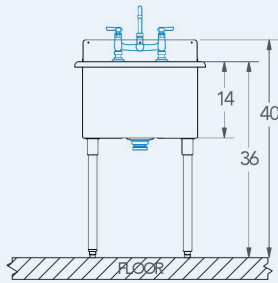

Medina

Model # LT.118.228

Utility Sink

Bowl (Lg x Wd x Dp)

21" x 18" x 14"

Overall (Lg x Wd)

24" x 23"

Faucet

Deck mounted, single faucet

Compartments

Single compartment

Material

16 gauge, stainless steel

Faucet Holes

1-1/8" Dia 8" Centers

Drain

3-1/2" Dia Opening

Included:

Matched Faucet

Basket Drain(s)

Install Kit

Additional Features

- 16 gauge stainless steel
- 4" backsplash
- 14" deep
- D 3 1/2" drain opening
- Sanitary rolled rim
- Stainless steel legs
- Adjustable bullet feet
- 10 year warranty
- Made in Texas