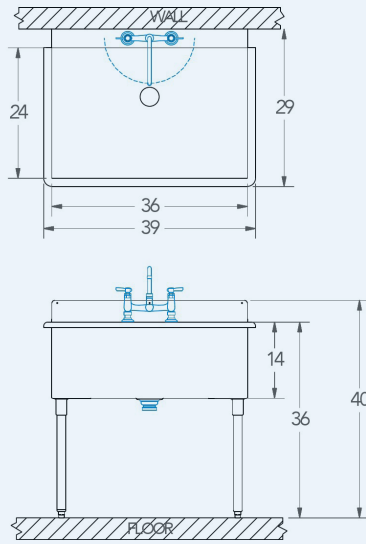

Medina

Model # LT.194.228

Utility Sink

Bowl (Lg x Wd x Dp)

36" x 24" x 14"

Overall (Lg x Wd)

39" x 29"

Faucet

Deck mounted, single faucet

Compartments

Single compartment

Material

16 gauge, stainless steel

Faucet Holes

1-1/8" Dia 8" Centers

Drain

3-1/2" Dia Opening

Included:

Matched Faucet

Basket Drain(s)

Install Kit

Additional Features

- 16 gauge stainless steel
- 4" backsplash
- 14" deep
- D 3 1/2" drain opening
- Sanitary rolled rim
- Stainless steel legs
- Adjustable bullet feet
- 10 year warranty
- Made in Texas