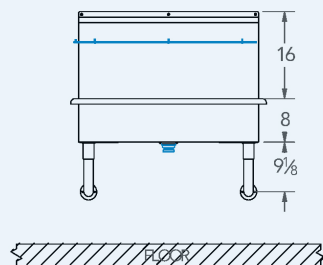

Paluxy

Model # PA.36FP

Flush Pipe Urinal

Bowl (Lg x Wd x Dp)

33" x 14" x 8"

Overall (Lg x Wd)

36" x 17.5"

Faucets

N/A

Material

16 gauge, stainless steel

Faucet Holes

N/A

Drain

2" Dia Opening

Additional Features

- Stainless steel tubular mounting brackets
- Comes with flush tube and keystone
- Tile edge with holes for ease of installation
- Strainer drain
- 10 year warranty
- 1 - 1/2 inch sanitary rolled rim
- Made in Texas