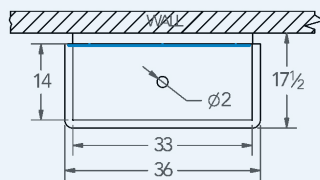

Paluxy

Model # PA.36FP

Flush Pipe Urinal

Bowl (Lg x Wd x Dp)

33" x 14" x 8"

Overall (Lg x Wd)

36" x 17.5"

Faucets

N/A

Material

16 gauge, stainless steel

Faucet Holes

N/A

Drain

2" Dia Opening

Additional Features

- Stainless steel tubular mounting brackets
- Comes with flush tube and keystone
- Tile edge with holes for ease of installation
- Strainer drain
- 10 year warranty
- 1 - 1/2 inch sanitary rolled rim
- Made in Texas