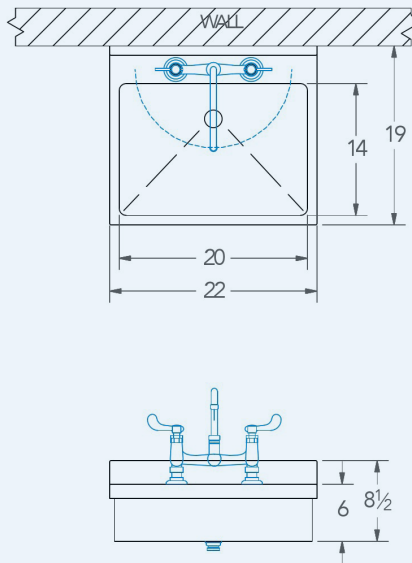

# Brazos

Model # BR.65.228W

Handwash Sink

**Bowl (Lg x Wd x Dp)**

20" x 14" x 5"

**Overall (Lg x Wd)**

22" x 19"

**Faucet**

Deck mounted, wrist blade faucet

**Compartments**

Single compartment

**Material**

16 gauge, stainless steel

**Faucet Holes**

1-1/8" Dia 8" Centers

**Drain**

1-1/2" Dia Opening

**Included:**

**Matched Faucet**

**Install Kit**

**Additional Features**

- 16 gauge stainless steel
- Coved corners
- NSF approved
- 6" apron front
- Rear centered drain opening
- Includes faucet, drain and wall bracket
- Meets ADA and TAS
- 10 year warranty
- Made in Texas