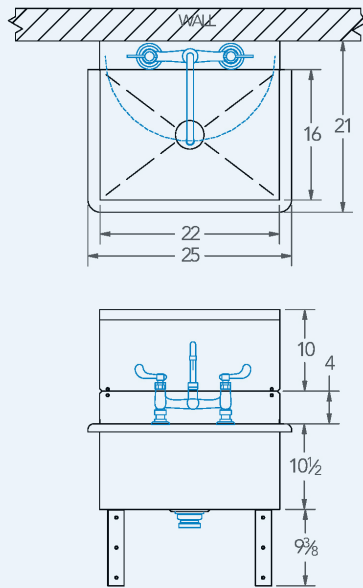

### Bowl (Lg x Wd x Dp)

22" x 16" x 10 1/2"

### Overall (Lg x Wd)

25" x 21"

### Faucet Holes

1-1/8" Dia 8" Centers

### Drain

3-1/2" Dia Opening