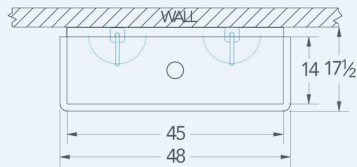

# Blanco

Model # BL.248.110

Wash Stations

**Bowl (Lg x Wd x Dp)**  
45" x 14" x 8"

# Of Faucet : 2  
Wall Mounted  
Sensor Faucets

**Overall ( Lg x Wd )**  
48" x 17 1/2"

#### Additional Features

- 16 gauge stainless steel
- 8 inch deep to sink rim
- Robust retro styling
- Stainless tubular wall brackets
- 1-1/2 inch sanitary rolled rim
- 3-1/2 inch diameter recessed drain opening
- Faucets and drain included
- Thermostatic Mixing Valve with sensor models
- ADA configurations available
- 10 year warranty
- Made in Texas