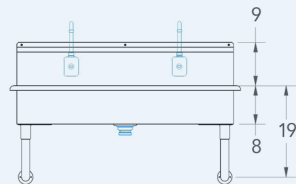

Drain

3-1/2" Dia Opening

Included:

Additional Features

- 16 gauge stainless steel
- 8 inch deep to sink rim
- Robust retro styling
- Stainless tubular wall brackets
- 1-1/2 inch sanitary rolled rim
- 3-1/2 inch diameter recessed drain opening
- Faucets and drain included
- Thermostatic Mixing Valve with sensor models
- ADA configurations available
- 10 year warranty
- Made in Texas