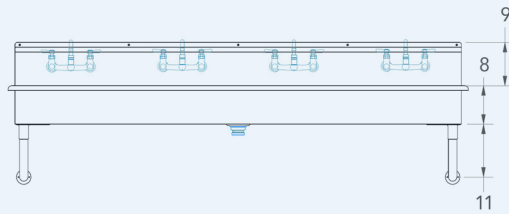

### Bowl (Lg x Wd x Dp)

93" x 14" x 8"

### Overall ( Lg x Wd )

96" x 17 1/2"

### Additional Features

- 16 gauge stainless steel
- 8 inch deep to sink rim
- Robust retro styling
- Stainless tubular wall brackets
- 1-1/2 inch sanitary rolled rim
- 3-1/2 inch diameter recessed drain opening
- Faucets and drain included
- Thermostatic Mixing Valve with sensor models
- ADA configurations available
- 10 year warranty
- Made in Texas