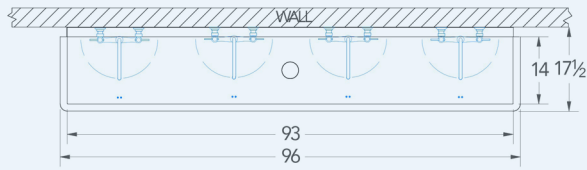

### Bowl (Lg x Wd x Dp)

93" x 14" x 8"

### Overall ( Lg x Wd )

96" x 17 1/2"

### Additional Features

- 16 gauge stainless steel
- 8 inch deep to sink rim
- Robust retro styling
- Stainless tubular wall brackets
- 1-1/2 inch sanitary rolled rim
- 3-1/2 inch diameter recessed drain opening
- Faucets and drain included
- Thermostatic Mixing Valve with sensor models
- ADA configurations available
- 10 year warranty
- Made in Texas