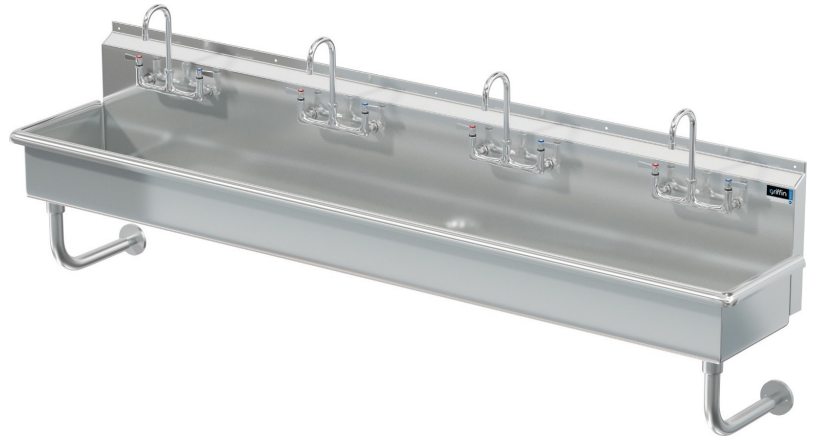

# Blanco

Model # BL.496.128

Wash Stations

### Bowl (Lg x Wd x Dp)

93" x 14" x 8"

### Overall ( Lg x Wd )

96" x 17 1/2"

### Additional Features

- 16 gauge stainless steel
- 8 inch deep to sink rim
- Robust retro styling
- Stainless tubular wall brackets
- 1-1/2 inch sanitary rolled rim
- 3-1/2 inch diameter recessed drain opening
- Faucets and drain included
- Thermostatic Mixing Valve with sensor models
- ADA configurations available
- 10 year warranty
- Made in Texas