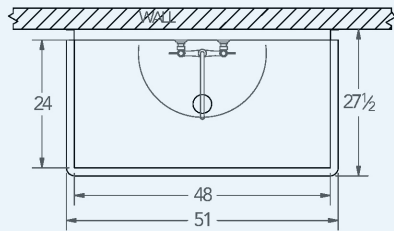

Terrell

Model # TE.1E4.00

1-Compartment Food Service Sink

Bowl (Lg x Wd x Dp)

48" x 24" x 14"

Drainboard

Left: 0"

Right: 0"

Overall (Lg x Wd x Ht)

51" x 27 1/2" x 42"

Material

16 gauge, stainless steel

Faucet Holes

1-1/8" Dia 8" Centers

Drain

3-1/2" Dia Opening

Included:

Matched Faucet

Basket Drain(s)

Install Kit

Additional Features

- 16 gauge stainless steel
- 14" deep to sink rim
- Robust retro styling
- Stainless steel legs & feet
- 1-1/2" sanitary rolled-rim
- D 3-1/2" recessed drain opening
- Integrated security flange
- Specification grade hardware included
- 5-year warranty
- Made in Texas