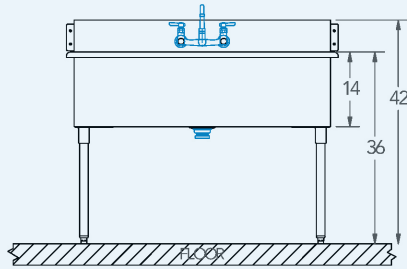

Terrell

Model # TE.1E4.00

1-Compartment Food Service Sink

Bowl (Lg x Wd x Dp)

48" x 24" x 14"

Drainboard

Left: 0"

Right: 0"

Overall (Lg x Wd x Ht)

51" x 27 1/2" x 42"

Material

16 gauge, stainless steel

Faucet Holes

1-1/8" Dia 8" Centers

Drain

3-1/2" Dia Opening

Included:

Matched Faucet

Basket Drain(s)

Install Kit

Additional Features

- 16 gauge stainless steel
- 14" deep to sink rim
- Robust retro styling
- Stainless steel legs & feet
- 1-1/2" sanitary rolled-rim
- D 3-1/2" recessed drain opening
- Integrated security flange
- Specification grade hardware included
- 5-year warranty
- Made in Texas