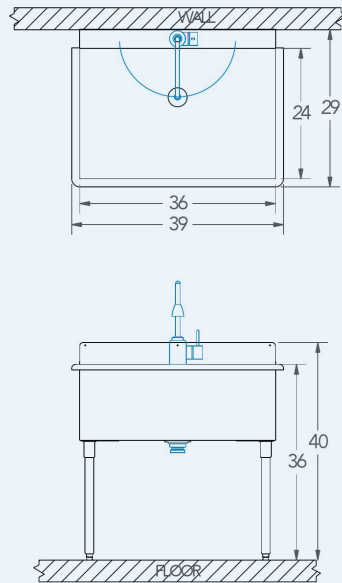

Medina

Model # LT.194.210

Utility Sink

Bowl (Lg x Wd x Dp)

36" x 24" x 14"

Overall (Lg x Wd)

39" x 29"

Faucet

Deck mounted, Pull down sprayer

Compartments

Single compartment

Material

16 gauge, stainless steel

Faucet Holes

1-1/2" Dia

Drain

3-1/2" Dia Opening

Included:

Matched Faucet

Basket Drain(s)

Additional Features

- Pull down sprayer faucet included
- 16 gauge stainless steel
- 4" backsplash
- 14" deep
- D 3 - 1/2" drain opening
- Sanitary rolled rim
- Stainless steel legs
- Adjustable bullet feet
- 10 year warranty
- Made in Texas