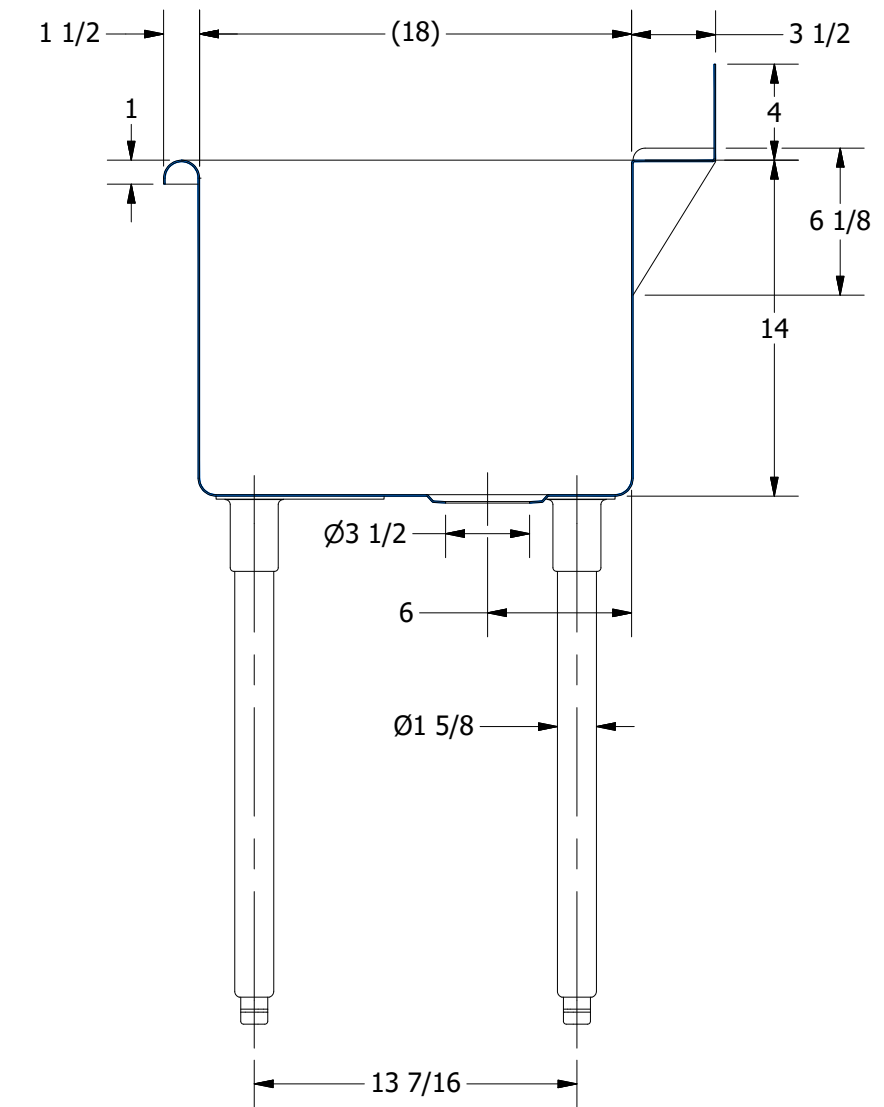

3D
SCALE 1/12

SECTION A-A
SCALE 1/8

REV	DESCRIPTION	DATE	APPROVED
REVISION HISTORY			

PART NUMBER	LT-218.210	TITLE	MEDINA SERIES UTILITY SINK
PRODUCT CATEGORY	UTILITY SINK	DESCRIPTION	16 GA 2 BOWLS UTILITY SINK WITH PULL DOWN SPRAYER FAUCET
THE INFORMATION CONTAINED IN THIS DRAWING IS THE SOLE PROPERTY OF GRIFFIN PRODUCTS, INC. ANY REPRODUCTION IN PART OR AS A WHOLE WITHOUT THE WRITTEN PERMISSION FROM GRIFFIN PRODUCTS, INC. IS PROHIBITED.		MATERIAL	16GA (0.06) 304 STAINLESS STEEL
DRW. BY / DATE	DNZ 11/03/18	APPROVED BY / DATE	
		REV.	SCALE 1/8
		SIZE	C 1 / 1