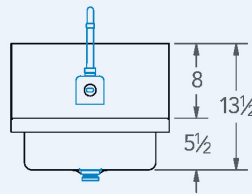

Brazos

Model # BR.60.110D

Handwash Sink

Bowl (Lg x Wd x Dp)

14" x 10" x 5"

Overall (Lg x Wd)

17" x 15 1/2"

Faucet

Wall mounted, Sensor faucet

End Splash

Left & Right

Material

16 gauge, stainless steel

Faucet Holes

1-1/8" Dia

Drain

1-1/2" Dia Opening

Included:

Matched Faucet

Install Kit

Additional Features

- 16 gauge stainless steel
- Coved corners
- NSF approved
- Die formed edge
- O.A. 17" x 15 1/2" w/ wall faucet
- O.A. 17" x 17 1/2" w/ deck faucet
- 14" x 10" x 5" deep
- Includes faucet, drain and wall bracket
- Thermostatic mixing valve w/ sensor models
- 10 year warranty
- Made in Texas