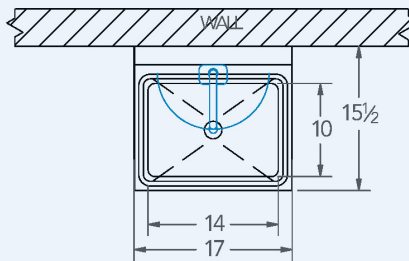

Brazos

Model # BR.60.110D

Handwash Sink

Bowl (Lg x Wd x Dp)

14" x 10" x 5"

Overall (Lg x Wd)

17" x 15 1/2"

Faucet

Wall mounted, Sensor faucet

End Splash

Left & Right

Material

16 gauge, stainless steel

Faucet Holes

1-1/8" Dia

Drain

1-1/2" Dia Opening

Included:

Matched Faucet

Install Kit

Additional Features

- 16 gauge stainless steel
- Coved corners
- NSF approved
- Die formed edge
- O.A. 17" x 15 1/2" w/ wall faucet
- O.A. 17" x 17 1/2" w/ deck faucet
- 14" x 10" x 5" deep
- Includes faucet, drain and wall bracket
- Thermostatic mixing valve w/ sensor models
- 10 year warranty
- Made in Texas