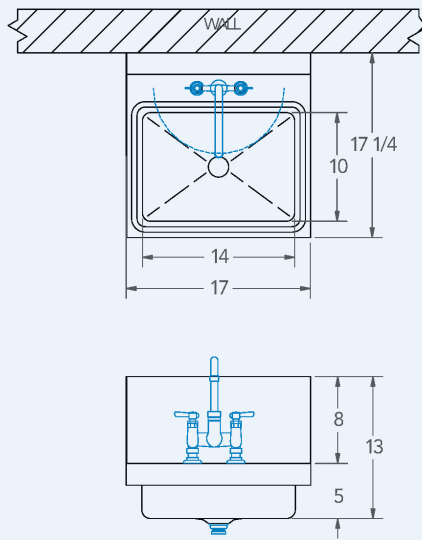

Comal

Model # CM.30.224R

Handwash Sink

Bowl (Lg x Wd x Dp)

14" x 10" x 5"

Overall (Lg x Wd)

17" x 17 1/4"

Faucet

Deck mounted, single faucet

End Splashes

Right Side

Material

20 gauge, stainless steel

Faucet Holes

1" Dia 4" Centers

Drain

1-1/2" Dia Opening

Included:

Matched Faucet

Basket Drain(s)

Additional Features

- 20 gauge stainless steel
- Coved Corners
- NSF Approved
- Die-formed Rim
- O.A. 17" x 17 1/4"
- 14" x 10" x 5" deep sink bowl
- Includes faucet, drain and wall bracket
- 1 year warranty